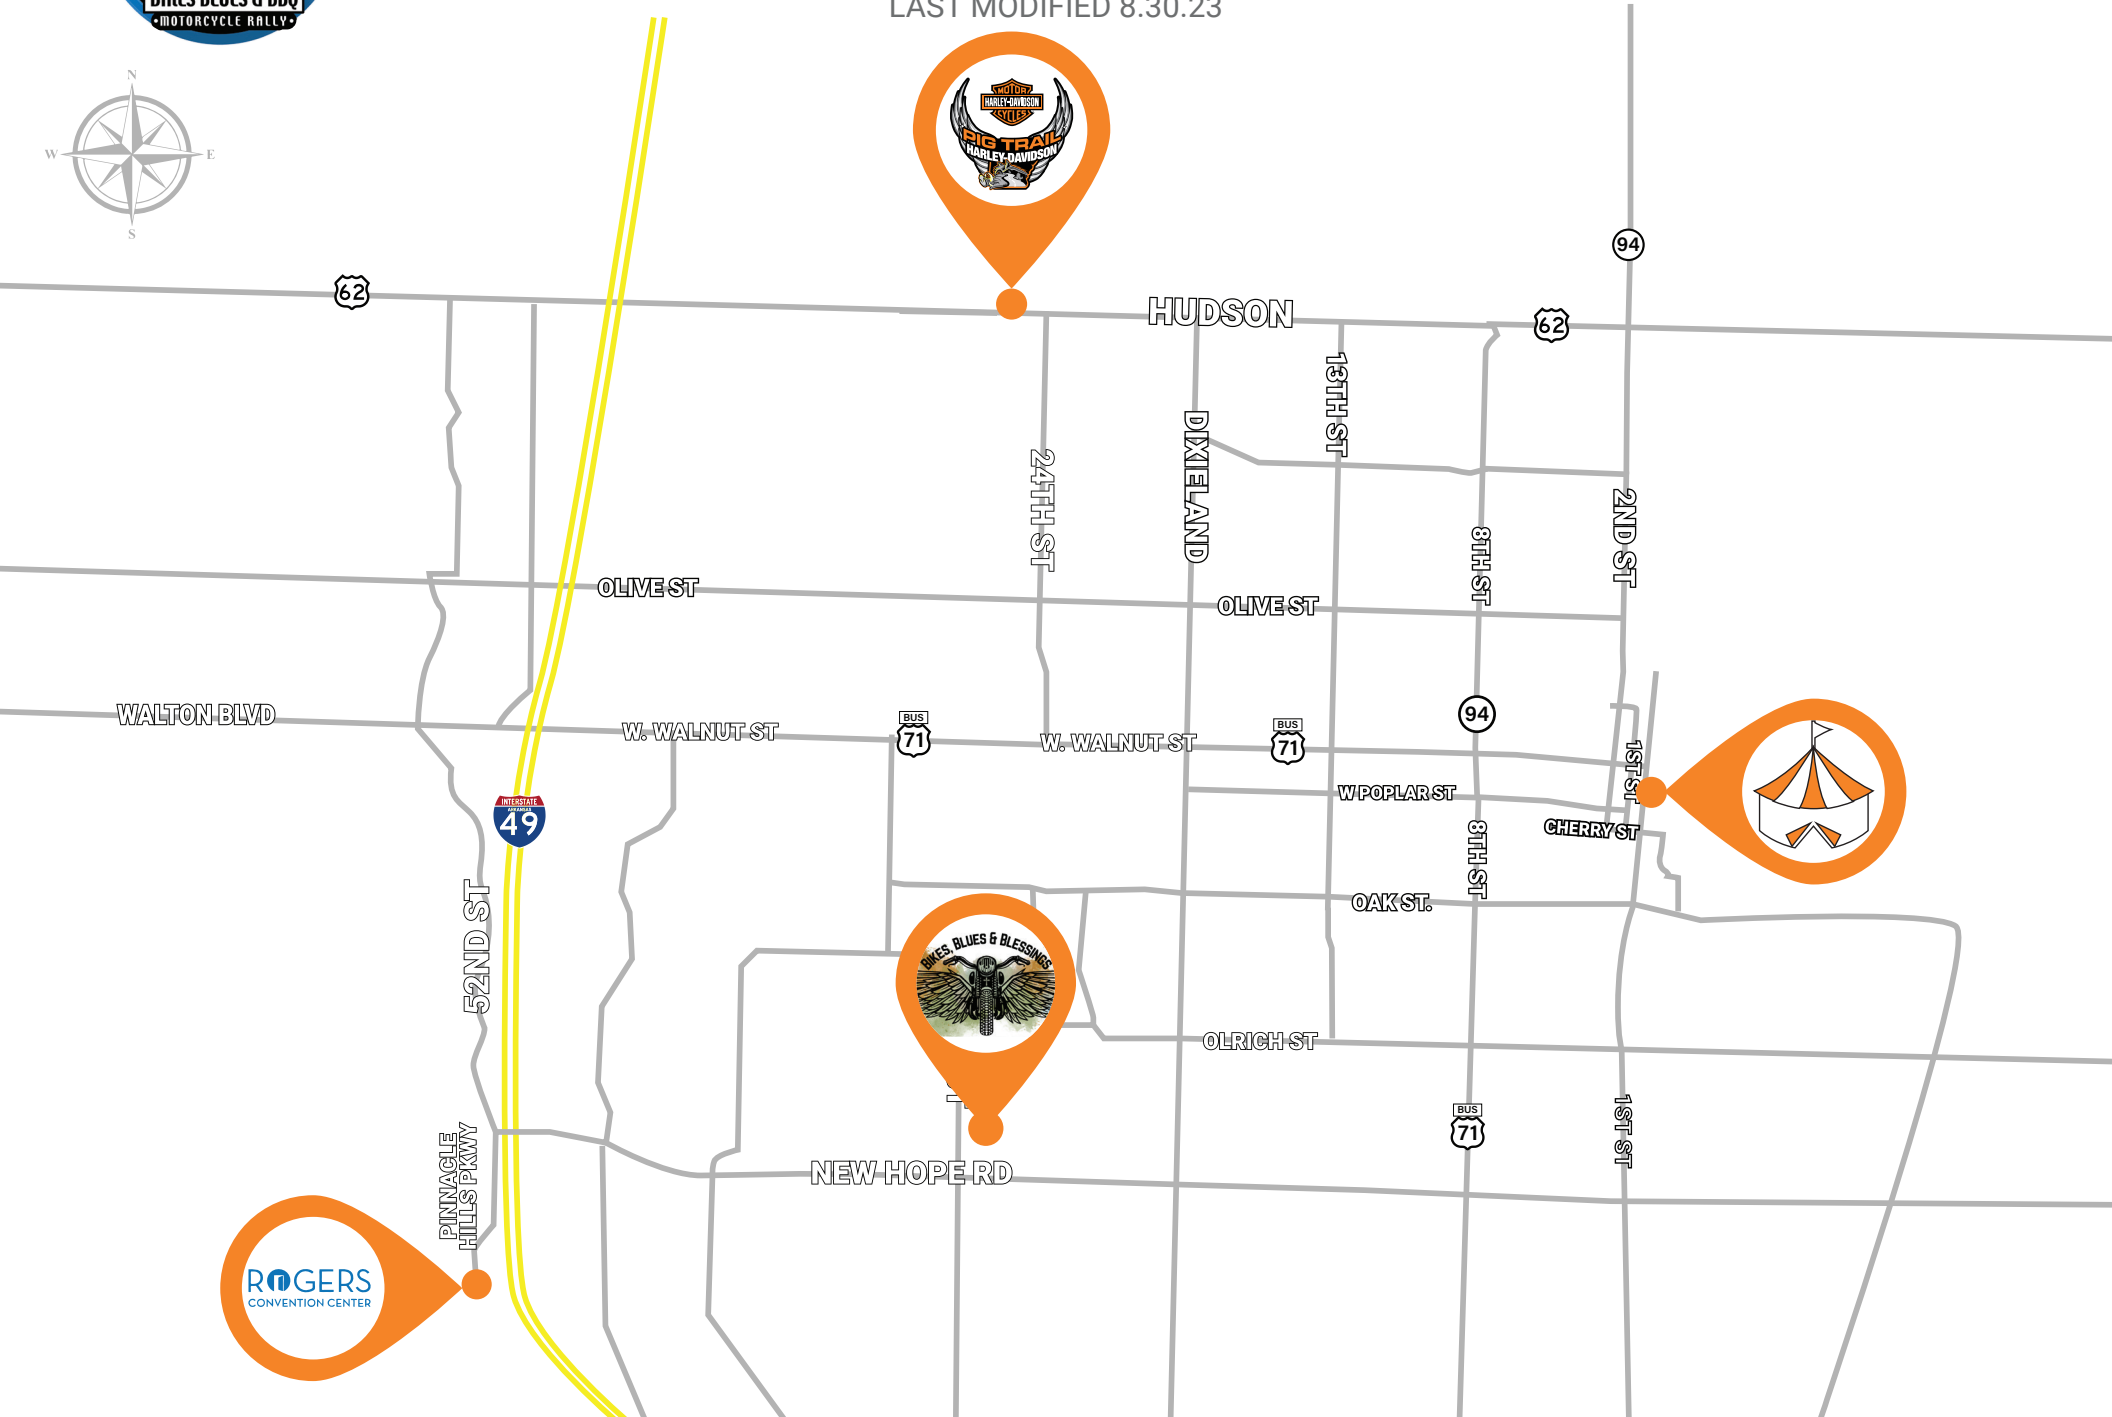

BIKES, BLUES & BBQ 2023

ROGERS REGIONAL MAP

LAST MODIFIED 8.30.23

BIKES, BLUES & BBQ 2023

REGIONAL MAP

LAST MODIFIED 8.30.23

BIKES, BLUES & BBQ 2023

DOWNTOWN ROGERS MAP

LAST MODIFIED 8.30.23

MAP KEY

CLOSED STREET	
BIKE ONLY TRAFFIC	
BIKE ONLY PARKING	
VENDOR ONLY PARKING	
VENDOR AREA	

CLOSED STREET

9.21 THURSDAY 5:00 PM - 11:00 PM
 9.22 FRIDAY 5:00 PM - 11:00 PM
 9.23 SATURDAY 12:00 PM - 11:00 PM

BIKE ONLY TRAFFIC

9.21 THURSDAY 5:00 PM - 11:00 PM
 9.22 FRIDAY 5:00 PM - 11:00 PM
 9.23 SATURDAY 12:00 PM - 11:00 PM

BIKE ONLY PARKING

9.21 THURSDAY 5:00 PM - 11:00 PM
 9.22 FRIDAY 5:00 PM - 11:00 PM
 9.23 SATURDAY 12:00 PM - 11:00 PM

VENDOR ONLY PARKING

9.21-9.23 WEDNESDAY - SATURDAY

VENDOR AREA
 IN CONJUNCTION WITH ROGERS FARMERS MARKET

VENDOR AREA MAINSTAGE

BIKES, BLUES & BBQ 2023

PIG TRAIL HARLEY-DAVIDSON

ROE86 2023
MAP
LAST UPDATED 8.30.23