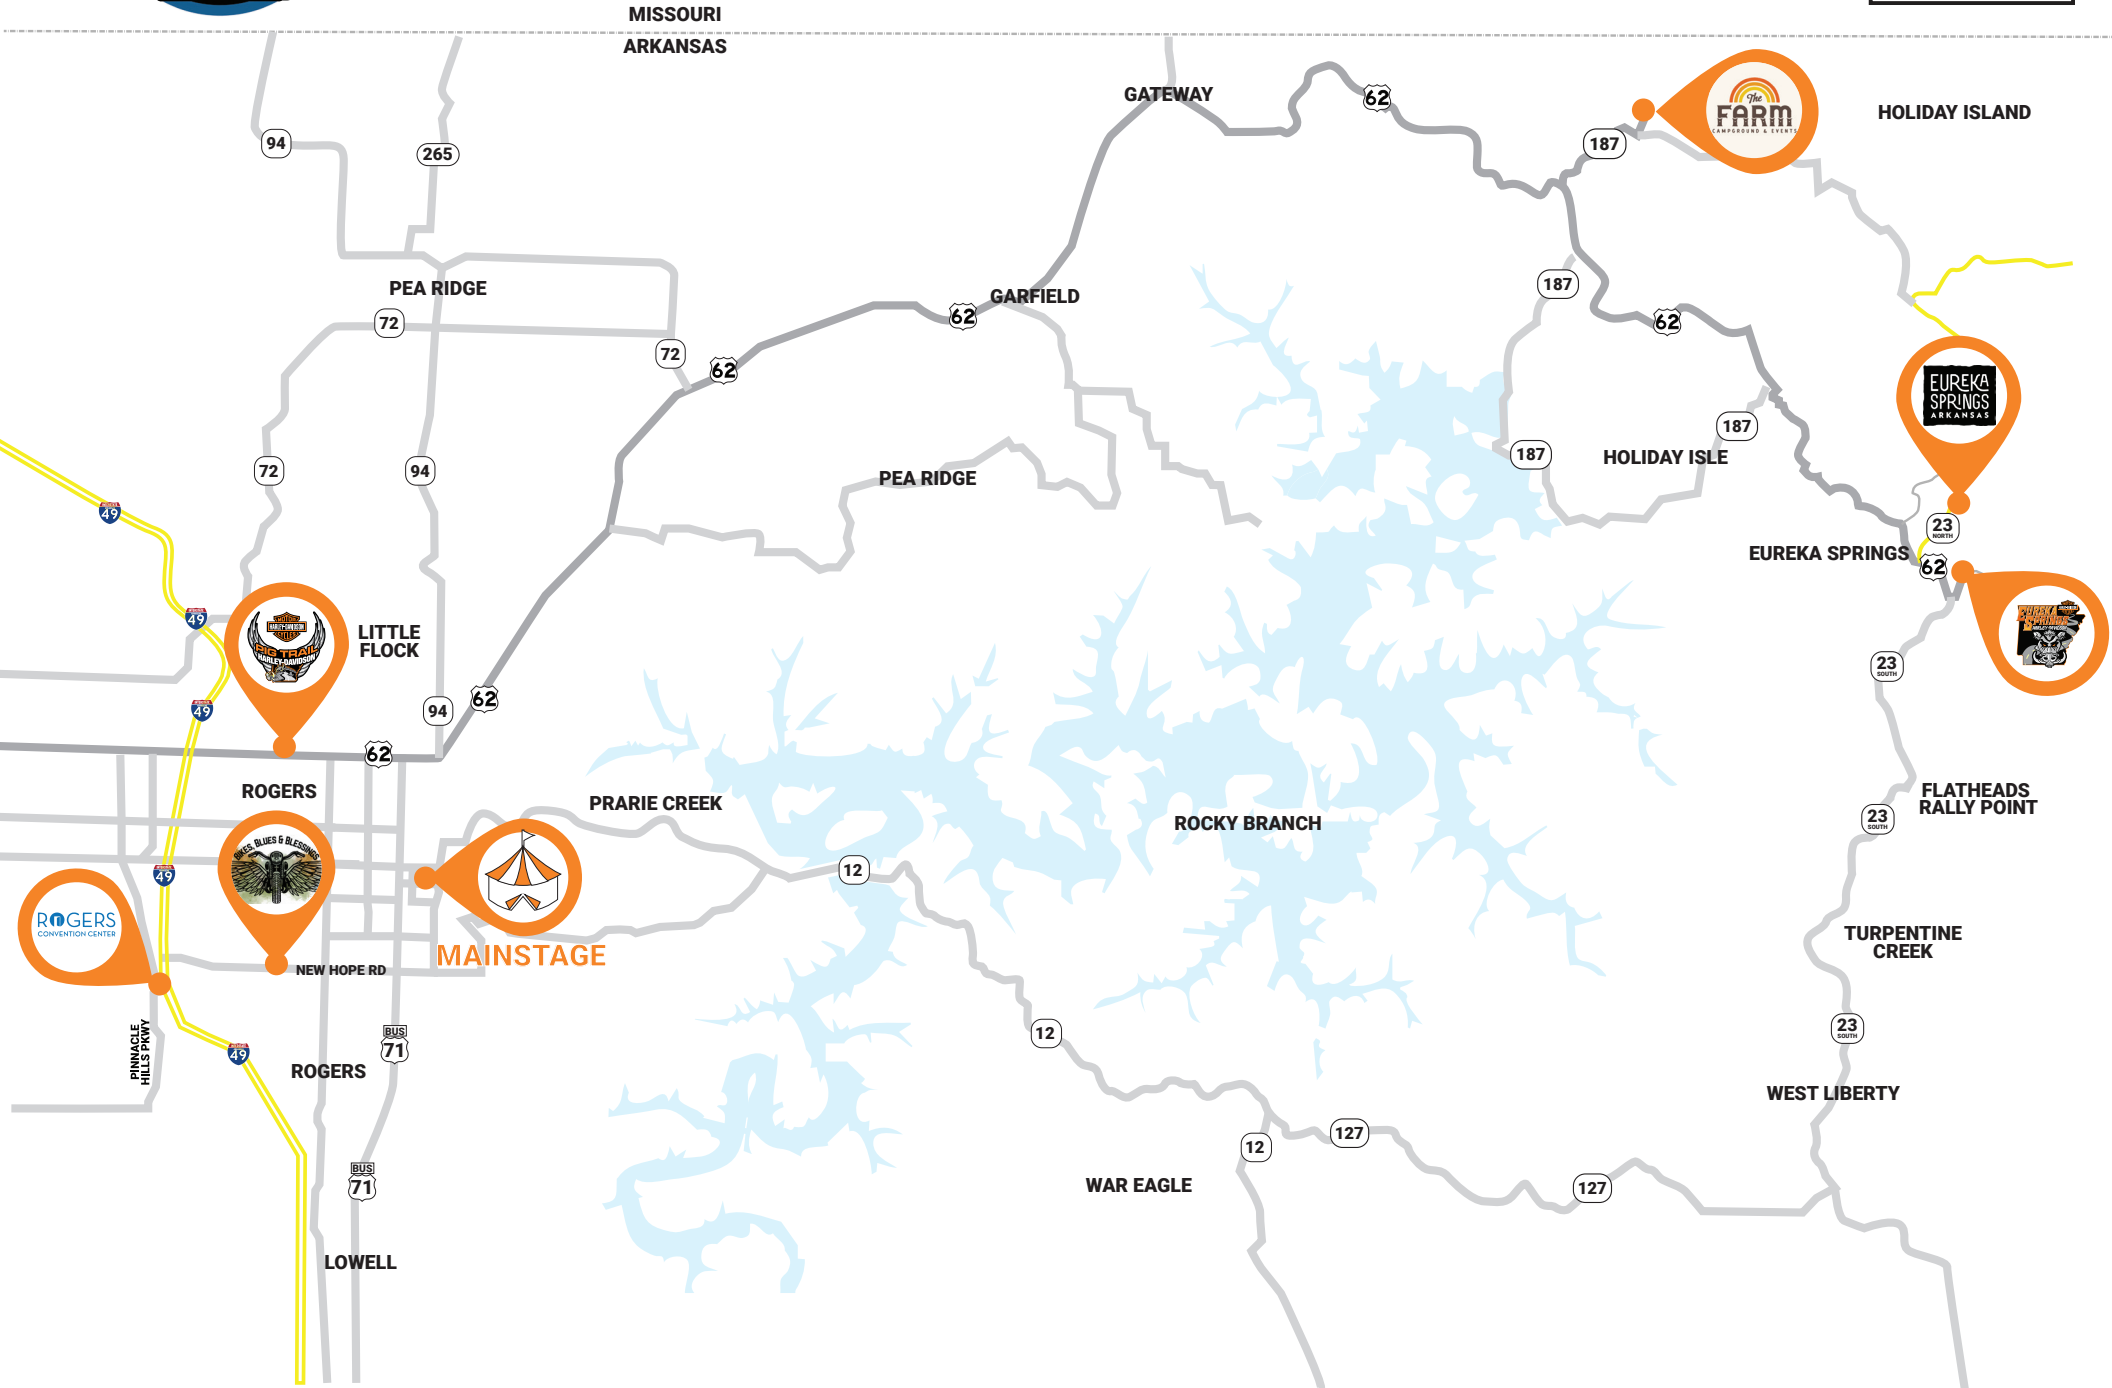

BIKES, BLUES & BBQ 2023

ROGERS REGIONAL MAP

LAST MODIFIED 8.30.23

BIKES, BLUES & BBQ 2023

REGIONAL MAP

LAST MODIFIED 8.30.23

BIKES, BLUES & BBQ 2023

DOWNTOWN ROGERS MAP

LAST MODIFIED 8.30.23

MAP KEY

CLOSED STREET	
BIKE ONLY TRAFFIC	
BIKE ONLY PARKING	
VENDOR ONLY PARKING	
VENDOR AREA	

CLOSED STREET

9.21 THURSDAY 5:00 PM - 11:00 PM
 9.22 FRIDAY 5:00 PM - 11:00 PM
 9.23 SATURDAY 12:00 PM - 11:00 PM

BIKE ONLY TRAFFIC

9.21 THURSDAY 5:00 PM - 11:00 PM
 9.22 FRIDAY 5:00 PM - 11:00 PM
 9.23 SATURDAY 12:00 PM - 11:00 PM

BIKE ONLY PARKING

9.21 THURSDAY 5:00 PM - 11:00 PM
 9.22 FRIDAY 5:00 PM - 11:00 PM
 9.23 SATURDAY 12:00 PM - 11:00 PM

VENDOR ONLY PARKING

9.21-9.23 WEDNESDAY - SATURDAY

VENDOR AREA
 IN CONJUNCTION WITH ROGERS FARMERS MARKET

VENDOR AREA MAINSTAGE

BIKES, BLUES & BBQ 2023

PIG TRAIL HARLEY-DAVIDSON

ROE86 2023
MAP
LAST UPDATED 8.30.23